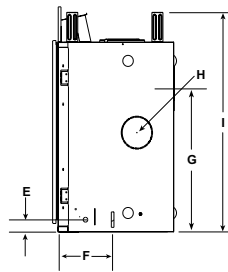

6000 & 8000 SPECIFICATIONS

MODEL	FRONT WIDTH		BACK WIDTH		HEIGHT		DEPTH		GLASS SIZE	BTU/HOUR INPUT (NG)
	UNIT	FRAMING	UNIT	FRAMING	UNIT	FRAMING	UNIT	FRAMING		
6000CLX, 6000CL, 6000C, 6000 MODERN	41 [1041]	42 [1067]	28-1/2 [724]	42 [1067]	39-7/8 [1013]	40-1/8 [1019]	21-1/2 [546]	22 [559]	32 x 21-1/2 [813 x 546]	CLX: 40,000 CL: 35,000 C: 30,000 MODERN: 28,000
8000CLX, 8000CL, 8000C, 8000 MODERN	48 [1219]	49 [1245]	35-1/2 [901]	49 [1245]	41-7/8 [1064]	42-1/8 [1070]	21-1/2 [546]	22 [559]	39 x 23-5/8 [991 x 600]	CLX: 45,000 CL: 40,000 C: 35,000 MODERN: 32,000

LEFT SIDE VIEW

TOP VIEW

RIGHT SIDE VIEW

FRONT VIEW

MODEL	A	B	C	D	E	F	G	H	I	J	K	L	M	N	O	P	Q	R
6000C 6000CL 6000CLX	41 [1041]	36-1/8 [918]	33-1/2 [851]	34-5/8 [879]	2-1/4 [57]	9-11/16 [246]	26-7/8 [683]	6 [152]	39-7/8 [1013]	21 [533]	11-11/16 [297]	28-1/2 [724]	14-1/4 [362]	8-1/2 [216]	2-7/8 [73]	8-1/2 [216]	1 [25]	40-7/8 [1038]
6000 MODERN	41 [1041]	36-1/8 [918]	33-1/2 [851]	34-5/8 [879]	2-1/4 [57]	9-11/16 [246]	26-7/8 [683]	6 [152]	39-7/8 [1013]	21 [533]	11-11/16 [297]	28-1/2 [724]	14-1/4 [362]	8-1/2 [216]	2-7/8 [73]	8-1/2 [216]	1 [25]	40-7/8 [1038]
8000C 8000CL 8000CLX	48 [1219]	43-1/8 [1096]	35-1/2 [902]	36-5/8 [930]	2-3/8 [60]	9-15/16 [252]	28-7/8 [734]	6 [152]	41-7/8 [1064]	21 [533]	11-11/16 [297]	35-1/2 [901]	17-3/4 [451]	8-1/2 [216]	2-7/8 [73]	8-1/2 [216]	1 [25]	42-7/8 [1089]
8000 MODERN	48 [1219]	43-1/8 [1096]	35-1/2 [902]	36-5/8 [930]	2-3/8 [60]	9-15/16 [252]	28-7/8 [734]	6 [152]	41-7/8 [1064]	21 [533]	11-11/16 [297]	35-1/2 [901]	17-3/4 [451]	8-1/2 [216]	2-7/8 [73]	8-1/2 [216]	1 [25]	42-7/8 [1089]

Dimensions are in inches and millimeters. Product information is not complete and is subject to change without notice. Product installation must adhere strictly to instructions shipped with product. We recommend measuring individual units at installation. Assumes the use of 1/2" sheetrock. NOTE: Combustible material should not cover the face. Make sure you do NOT cover the decorative door opening.