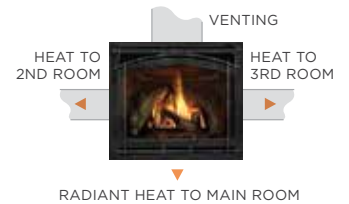

HEAT MANAGEMENT TECHNOLOGY

Bring the warmth from your fireplace to the rest of your home, up to 20 feet away. Heat management technology can redirect up to 50% of the heat to another area, also reducing wall temperatures above the fireplace. Choose between a heat zone kit to transfer heat where you want it, or utilizing your existing furnace ductwork with a heat duct kit.