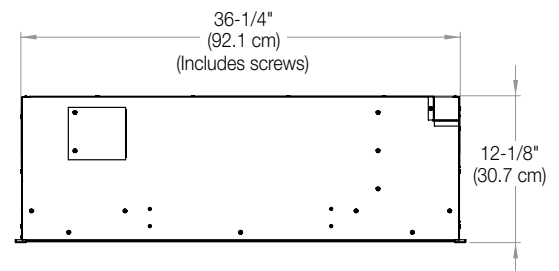

Revillusion®

36" Built-in Electric Firebox

RBF36

Product Dimensions:

TOP

Framing Dimensions:

NOTE: The materials used for the finished surround must be cut to precise dimensions as the 1/2" (1.3 cm) self trimming flange is only to create a finished appearance.

RBF36

A	B	C	D	E	F
12-1/2" (31.8 cm)	36-5/8" (93.0 cm)	26-1/4" (66.5 cm)	60" (152.4 cm)	42-1/2" (108.0 cm)	42-1/2" (108.0 cm)