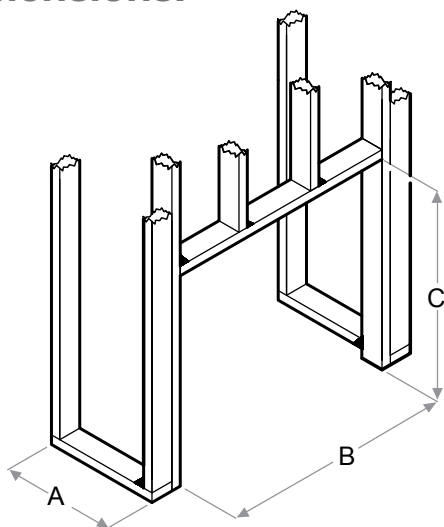

FRONT

SIDE

TOP

Framing Dimensions:

NOTE: The materials used for the finished surround must be cut to precise dimensions as the 1/2" (1.3 cm) self trimming flange is only to create a finished appearance.

RBF36

A	B	C	D	E	F
12-1/2" (31.8 cm)	36-5/8" (93.0 cm)	26-1/4" (66.5 cm)	60" (152.4 cm)	42-1/2" (108.0 cm)	42-1/2" (108.0 cm)