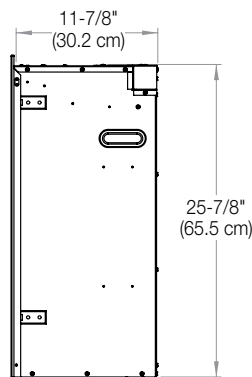

Accessories

36" Tempered Front Glass
Dimensions:
35-1/8" W x 22-1/8" H x 3/8" D
(89.1 cm x 56.1 cm x 1.1 cm)

36" Functional Doors with Tempered Glass
Dimensions:
39-3/4" W x 27-1/4" H x 1-1/4" D
(101.1 cm x 69.4 cm x 3.7 cm)

120 V | 1,375 W | 4,400 BTU
208 V | 1,975 W | 6,745 BTU
240 V | 2,575 W | 8,794 BTU

Mood-maker Remote
Customize the light color and intensity for a fireplace that reflects your personality.

Model #	Description	Lbs / Kg	UPC	Wty*	Carton Dimensions (WxHxD)		Cube	
					Inches	cm	ft³	m³
RBF36	36" Built-in Electric Firebox	74.9 / 34.0	781052 104723	2 yrs.	41-1/4 x 15-1/4 x 31-7/8	104.6 x 38.7 x 81.0	11.6	0.3
RBFPLUG	Plug Kit	0.6 / 0.3	781052 107656	1 yr.	7 x 3 x 4	17.8 x 7.6 x 10.2	0.05	0.00
RBFGLASS36	Single Glass Pane	25.1 / 11.4	781052 108011	1 yr.	42-1/8 x 29-1/4 x 4-1/4	106.8 x 74.2 x 10.6	3.0	0.08
RBFDOOR36	36" Glass Door	32.7 / 14.7	781052 108059	1 yr.	41-7/8 x 30-1/8 x 4-5/8	106.3 x 76.4 x 11.6	3.3	0.09

FRONT

SIDE

TOP

Framing Dimensions:

NOTE: The materials used for the finished surround must be cut to precise dimensions as the 1/2" (1.3 cm) self trimming flange is only to create a finished appearance.

RBF36

A	B	C	D	E	F
12-1/2" (31.8 cm)	36-5/8" (93.0 cm)	26-1/4" (66.5 cm)	60" (152.4 cm)	42-1/2" (108.0 cm)	42-1/2" (108.0 cm)