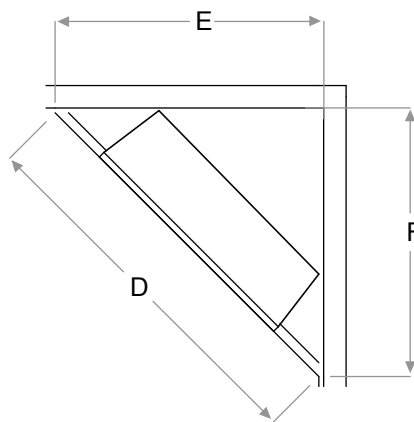

Accessories

36" Tempered Front Glass
Dimensions:
35-1/8" W x 22-1/8" H x 3/8" D
(89.1 cm x 56.1 cm x 1.1 cm)

36" Functional Doors with Tempered Glass
Dimensions:
39-3/4" W x 27-1/4" H x 1-1/4" D
(101.1 cm x 69.4 cm x 3.7 cm)

FRONT

SIDE

TOP

Framing Dimensions:

NOTE: The materials used for the finished surround must be cut to precise dimensions as the 1/2" (1.3 cm) self trimming flange is only to create a finished appearance.

RBF36

A	B	C	D	E	F
12-1/2" (31.8 cm)	36-5/8" (93.0 cm)	26-1/4" (66.5 cm)	60" (152.4 cm)	42-1/2" (108.0 cm)	42-1/2" (108.0 cm)