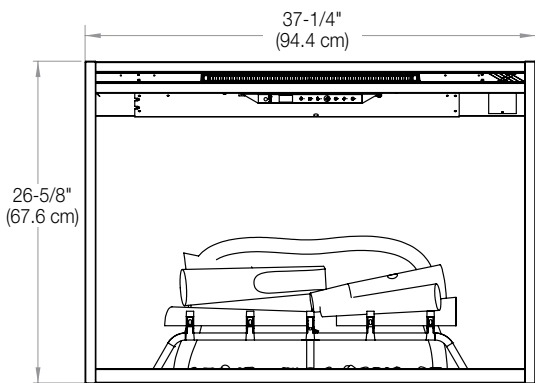

Accessories

36" Tempered Front Glass
Dimensions:
35-1/8" W x 22-1/8" H x 3/8" D
(89.1 cm x 56.1 cm x 1.1 cm)

36" Functional Doors with Tempered Glass
Dimensions:
39-3/4" W x 27-1/4" H x 1-1/4" D
(101.1 cm x 69.4 cm x 3.7 cm)

120 V | 1,375 W | 4,400 BTU
208 V | 1,975 W | 6,745 BTU
240 V | 2,575 W | 8,794 BTU

Mood-maker Remote
Customize the light color and intensity for a fireplace that reflects your personality.

Model #	Description	Lbs / Kg	UPC	Wty*	Carton Dimensions (WxHxD)		Cube	
					Inches	cm	ft³	m³
RBF36	36" Built-in Electric Firebox	74.9 / 34.0	781052 104723	2 yrs.	41-1/4 x 15-1/4 x 31-7/8	104.6 x 38.7 x 81.0	11.6	0.3
RBFPLUG	Plug Kit	0.6 / 0.3	781052 107656	1 yr.	7 x 3 x 4	17.8 x 7.6 x 10.2	0.05	0.00
RBFGLASS36	Single Glass Pane	25.1 / 11.4	781052 108011	1 yr.	42-1/8 x 29-1/4 x 4-1/4	106.8 x 74.2 x 10.6	3.0	0.08
RBFDOOR36	36" Glass Door	32.7 / 14.7	781052 108059	1 yr.	41-7/8 x 30-1/8 x 4-5/8	106.3 x 76.4 x 11.6	3.3	0.09

FRONT

SIDE

TOP

Framing Dimensions:

NOTE: The materials used for the finished surround must be cut to precise dimensions as the 1/2" (1.3 cm) self trimming flange is only to create a finished appearance.

RBF36

A	B	C	D	E	F
12-1/2" (31.8 cm)	36-5/8" (93.0 cm)	26-1/4" (66.5 cm)	60" (152.4 cm)	42-1/2" (108.0 cm)	42-1/2" (108.0 cm)